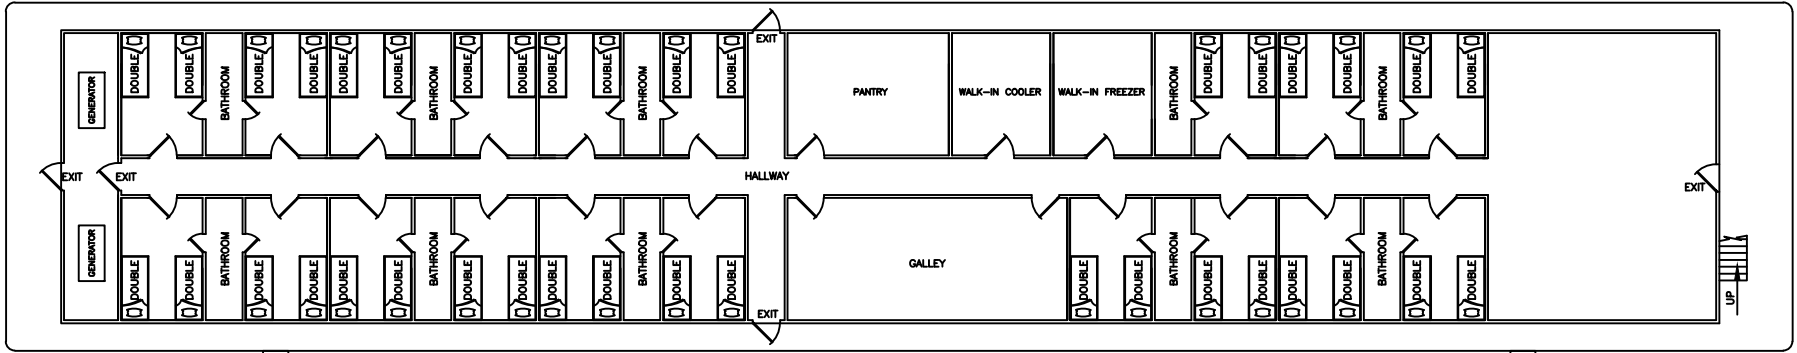

**UPPER LEVEL**  
NOT TO SCALE

**DECK PLAN**  
NOT TO SCALE

**QUARTERS BARGE**  
**'UNITY'**

<b>CHARACTERISTICS</b>	
BARGE SIZE:	195'x38'x9'
FUEL CAPACITY:	2,000 GAL.
FRESH WATER CAPACITY:	30,000 GAL.
PERSONNEL CAPACITY (BLINKS):	76
SHOWERS: 1 PER BATHROOM	10
TOILETS: 2 PER BATHROOM	20
A/C-HEATER UNIT: 1 PER BEDROOM	19
TV'S: 1 PER BEDROOM, REC. AREA & GALLEY	21
GENERATORS: 110 KVA SOUND ATTENUATED	2